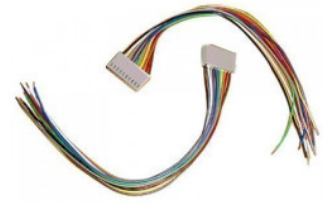

PRODUCT NAME : 10 Pin Female Relimate to 10 Wire Bare Connector 5 inches

PRICE : Rs 15.00
SKU : RM0962

DESCRIPTION

These connectors are used to connect between 10 pin female relimate and 10 wire bare connector having 10 inch length.

Features of 10 Pin Female Relimate to 10 Wire Bare Connector 10 inches (pack of 3):

- Length: 10 inch.
- Easy to use.
- Ease of interfacing.
- No of pins: 10.
- Long life.

Applications of 10 Pin Female Relimate to 10 Wire Bare Connector 10 inches (pack of 3):

- It is used in Robotics projects.
- Arduino projects.
- Raspberry-pi projects.
- Electrical/electronic projects.

Note: Images shown is only for representation. The actual product may vary with the picture shown.

Also Searched as: **10 pin connector cable, 10 pin connector female, 10 pin connector to usb, 10 pin plug, 10 pin connector types, 10 pin connector to hdmi, 10 pin header connector, power supply 10 pin connector.**