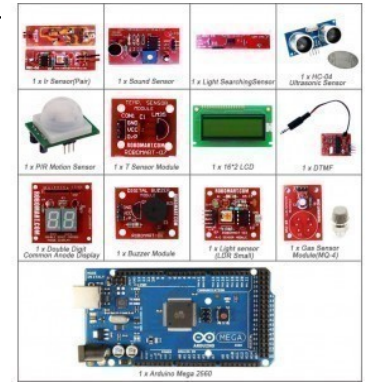

PRODUCT NAME : Deluxe Kit For Ardui
no MEGA 2560 Sensor Kit

PRICE : Rs 4,099.00

SKU : RM1104

DESCRIPTION

This kit is designed to get you started quickly and easily on your path of learning electronics. Once you've received your starter pack you can start to play with little or no electronics and programming experience with Arduino Mega 2560 board. The advanced kit has more components and sensors you need to play compared with the Starter Kit.

 <p>1 x Ir Sensor(Pair)</p>	 <p>1 x Sound Sensor</p>	 <p>1 x Light SearchingSensor</p>	 <p>1 x HC-04 Ultrasonic Sensor</p>
 <p>1 x PIR Motion Sensor</p>	 <p>1 x T Sensor Module</p>	 <p>1 x 16*2 LCD</p>	 <p>1 x DTMF</p>
 <p>1 x Double Digit Common Anode Display</p>	 <p>1 x Buzzer Module</p>	 <p>1 x Light sensor (LDR Small)</p>	 <p>1 x Gas Sensor Module(MQ-4)</p>
 <p>1 x Arduino Mega 2560</p>			

Features of Deluxe Kit For Arduino MEGA 2560 Sensor Kit:

- Ease to use.
- Easy for designing.
- Easy to interface.

Applications of Deluxe Kit For Arduino MEGA 2560 Sensor Kit:

- IR Sensor based projects.
- Sound sensor based projects.

Kit Contents of Deluxe Kit For Arduino MEGA 2560 Sensor Kit:

Deluxe Kit for Arduino MEGA 2560 Sensor Kit	
Items	Quantity in Pcs
IR Sensor (Pair)	1
Sound Sensor	1
Light SearchingSensor	1
DTMF	1
16*2 LCD	1
HC-04 Ultrasonic Sensor	1
PIR Motion Sensor	1
T Sensor Module	1
Double Digit Common Anode Display	1
Buzzer Module	1
Light sensor (LDR Small)	1
Gas Sensor Module(MQ-4)	1
Arduino MEGA 2560	1