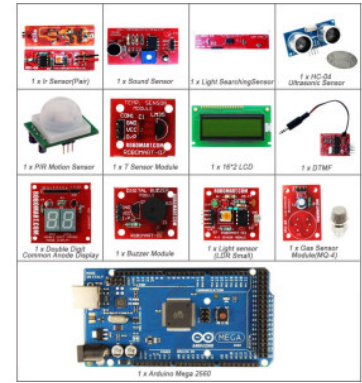

PRODUCT NAME : Deluxe Kit For Arduino MEGA 2560 Sensor Kit

PRICE : Rs 4,099.00

SKU : RM1104

DESCRIPTION

This kit is designed to get you started quickly and easily on your path of learning electronics. Once you've received your starter pack you can start to play with little or no electronics and programming experience with Arduino Mega 2560 board. The advanced kit has more components and sensors you need to play compared with the Starter Kit.

 <p>1 x Ir Sensor(Pair)</p>	 <p>1 x Sound Sensor</p>	 <p>1 x Light SearchingSensor</p>	 <p>1 x HC-04 Ultrasonic Sensor</p>
 <p>1 x PIR Motion Sensor</p>	 <p>1 x T Sensor Module</p>	 <p>1 x 16*2 LCD</p>	 <p>1 x DTMF</p>
 <p>1 x Double Digit Common Anode Display</p>	 <p>1 x Buzzer Module</p>	 <p>1 x Light sensor (LDR Small)</p>	 <p>1 x Gas Sensor Module(MQ-4)</p>
 <p>1 x Arduino Mega 2560</p>			

Features of Deluxe Kit For Arduino MEGA 2560 Sensor Kit:

- Ease to use.
- Easy for designing.
- Easy to interface.

Applications of Deluxe Kit For Arduino MEGA 2560 Sensor Kit:

- IR Sensor based projects.
- Sound sensor based projects.

Kit Contents of Deluxe Kit For Arduino MEGA 2560 Sensor Kit:

Deluxe Kit for Arduino MEGA 2560 Sensor Kit	
Items	Quantity in Pcs
IR Sensor (Pair)	1
Sound Sensor	1
Light SearchingSensor	1
DTMF	1
16*2 LCD	1
HC-04 Ultrasonic Sensor	1
PIR Motion Sensor	1
T Sensor Module	1
Double Digit Common Anode Display	1
Buzzer Module	1
Light sensor (LDR Small)	1
Gas Sensor Module(MQ-4)	1
Arduino MEGA 2560	1