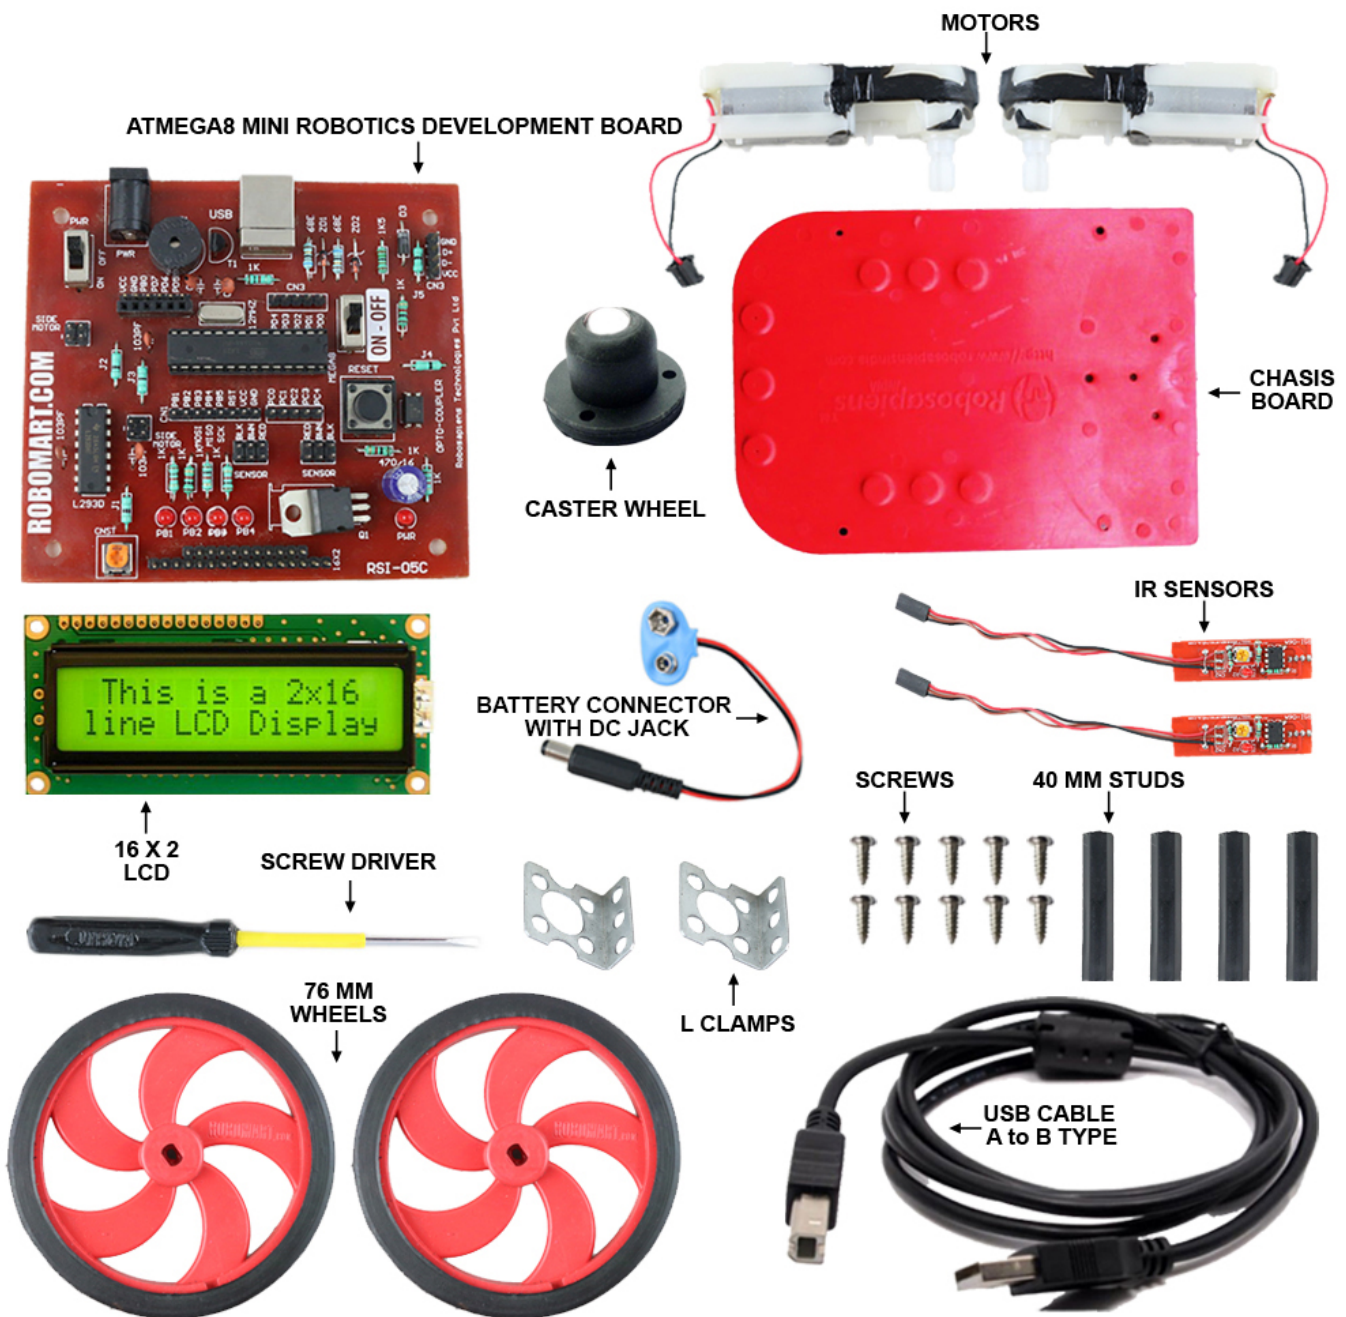

**PRODUCT NAME :** Robomart White Line  
Follower Robot

**PRICE :** Rs 3,500.00

**SKU :** RM1171

## DESCRIPTION

The Robomart White line Follower Robot is a DIY (Do It Yourself) robot kit. This kit is specially design for college student, School students and those who want to explore the world of robotics but do not know where to start. White line follower is an Autonomous Robot which follows white line on black surface. The robot finds its path with the help of IR Sensors. Robot body is made up of high quality durable plastic, which provides sufficient strength to robot hold the structure of the robot.

## Features of ROBOMART White Line Follower Robot:

- Robomart White Line Follower Robot uses high quality plastic chassis to hold the body of robot.
- White Line follower Robot includes 2 wheels of 76mm of diameter.
- It also includes 4 supporting studs to hold the electronic circuitry of robot.
- One ball castor wheels as a supporting structure for robot body.
- Robomart White Line Follower Robot uses single sided PCB design which reduces the complexity of the circuit.
- Board is designed to work on 7V to 15V of Power supply.
- 4 Bit Leds to monitor the status of I/O Ports.
- Onboard facility of IR sensors.
- Onboard L293D (H-Bridge) motor driver is also available. It gives you onboard facility of motor interfacing.

## Kit Contents of ROBOMART White Line Follower Robot:

- 1 X Atmega8 mini Robotics Development Board.
- 1 X USB Cable A to B Type.
- 1 X 16 x 2 Character LCD Display.
- 1 X Robosapiens Chassis Board V4.0.
- 1 X Screw Driver.
- 1 X Robosapiens Caster Wheel.
- 1 X IR Based Digital Color Sensor Black and White.
- 4 X 40 MM Stud.
- 2 X Robosapiens 76MM Wheels.
- 2 X 300 RPM Rectangle Single Shaft Plastic Gear BO.
- 1 X Screw Pack Medium Size.