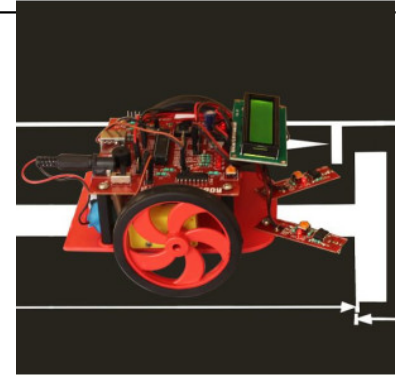

**PRODUCT NAME :** Robomart White Line  
Follower Robot

**PRICE :** Rs 3,500.00

**SKU :** RM1171

## DESCRIPTION

The Robomart White line Follower Robot is a DIY (Do It Yourself) robot kit. This kit is specially design for college student, School students and those who want to explore the world of robotics but do not know where to start. White line follower is an Autonomous Robot which follows white line on black surface. The robot finds its path with the help of IR Sensors. Robot body is made up of high quality durable plastic, which provides sufficient strength to robot hold the structure of the robot.

## Features of ROBOMART White Line Follower Robot:

- Robomart White Line Follower Robot uses high quality plastic chassis to hold the body of robot.
- White Line follower Robot includes 2 wheels of 76mm of diameter.
- It also includes 4 supporting studs to hold the electronic circuitry of robot.
- One ball castor wheels as a supporting structure for robot body.
- Robomart White Line Follower Robot uses single sided PCB design which reduces the complexity of the circuit.
- Board is designed to work on 7V to 15V of Power supply.
- 4 Bit Leds to monitor the status of I/O Ports.
- Onboard facility of IR sensors.
- Onboard L293D (H-Bridge) motor driver is also available. It gives you onboard facility of motor interfacing.

## Applications of ROBOMART White Line Follower Robot:

- White line follower robot.
- Any project based on AVR microcontroller.