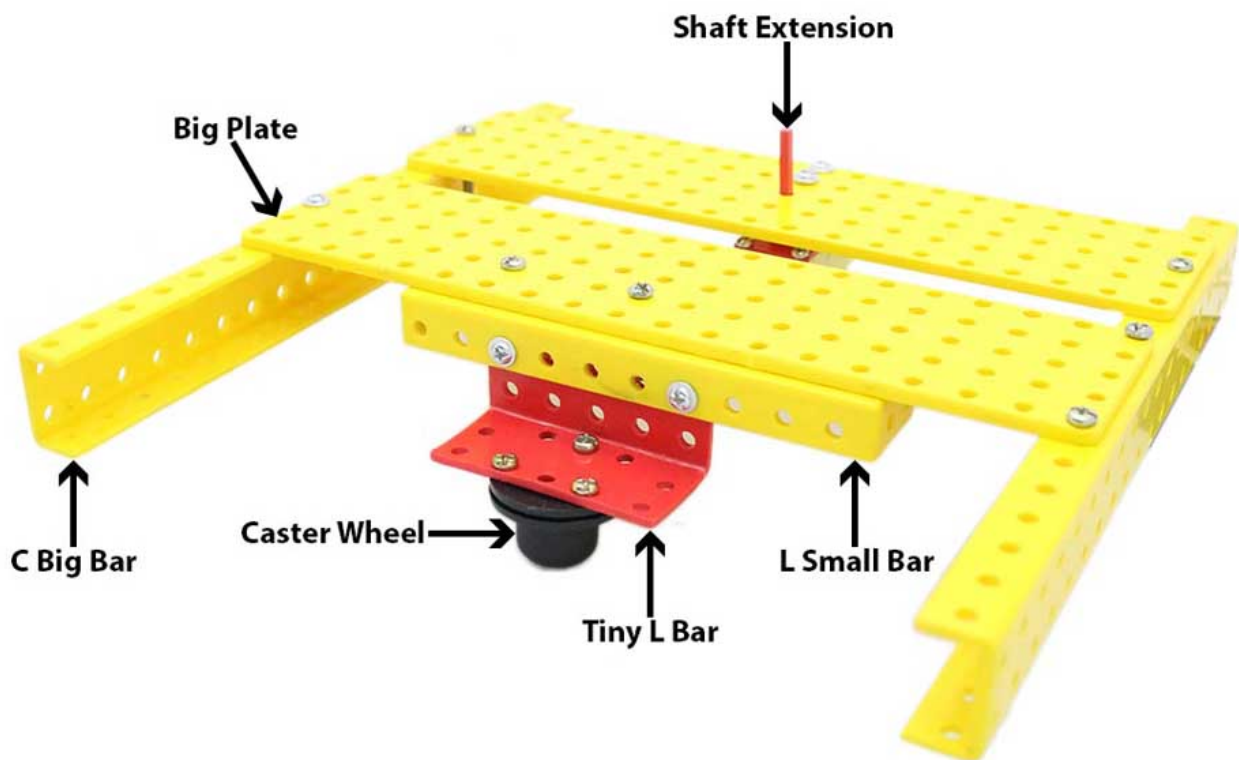

DESCRIPTION

This is a multipurpose 23.5 cm plastic chassis used in different robotics projects.

Features of Multipurpose 23.5 Cm Plastic Chassis Plate:

- Easy to use.
- Easy to interface.
- Long Life.

Applications of Multipurpose 23.5 Cm Plastic Chassis Plate:

- It is used in Robotics.