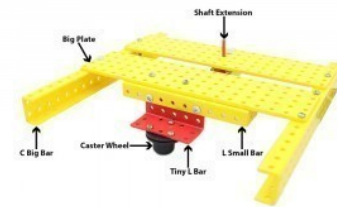

ROBOMART.com™