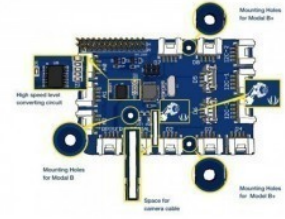

PRODUCT NAME : GrovePi+ for Raspberry Model B / B+ / RPi2 for Arduino/Raspberry-Pi/Robotics

PRICE : Rs 1,990.00

SKU : RM1359

DESCRIPTION

GrovePi+ is a system that brings Grove sensors to the Raspberry Pi.

There are over 2 million Raspberry Pi in the wild and people are using it for some awesome projects. From teaching kids to code to cluster computing, the Raspberry Pi is taking over the computing world. We believe combining the power of code with easy to use sensors and devices will be revolutionary.

We brought Grove and Raspberry Pi together in a simple and affordable way. Grove sensors allow you to interact and monitor the world. Raspberry Pi lets you store and process data, and bring the real world to the Raspberry Pi and the web.

The [GrovePi](#) brings both Grove Sensors and the popular Raspberry Pi together in a simple, elegant, and open source design.