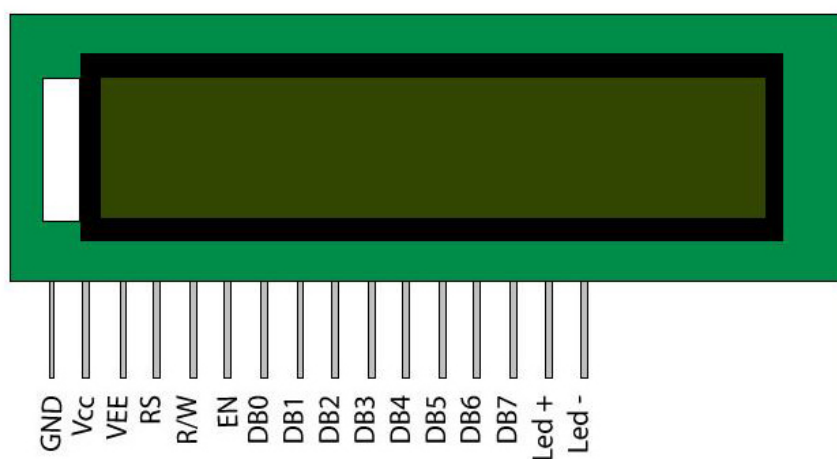

NOTE: THE PRODUCT MAY BE DIFFER FROM IMAGE GIVEN ABOVE Copyrights by Robomart.com