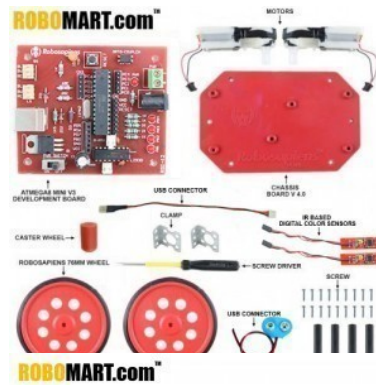

ROBOMART.com™

ROBOMART.com™