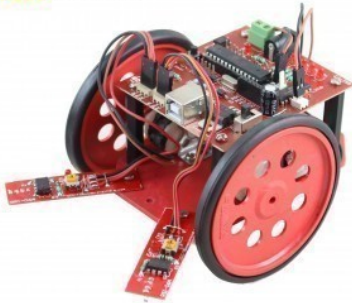

Kit Contents of Autonomous Robotics Workshop Kit Using Atmega 8 For All Workshop Companies, College Clubs, Entrepreneurs.

- Atmega mini V3 Board.
- Chassis board V4.
- IR based Digital Color Sensor.
- Screws.
- Stud.
- 2 x Motors.
- Battery Connector.
- Screw Driver.
- 2 x 76mm Wheel.
- Caster Wheel.
- Clamp.
- Required Connectors.

ADDITIONAL IMAGES

ROBOMART.com™