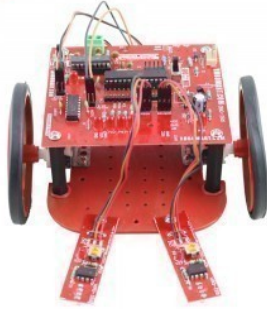

ROBOMART.com™