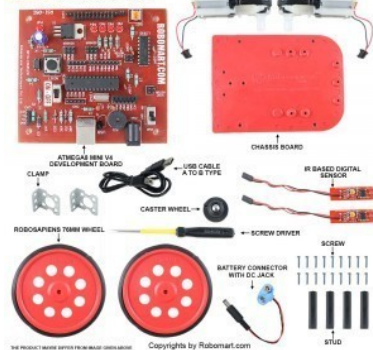

ROBOMART.com™