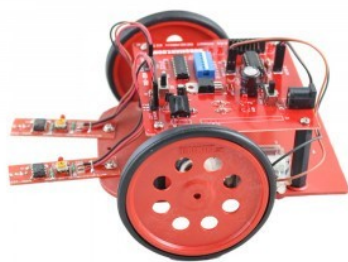

Kit Contents of School Workshop Wireless IR Kit High Quality:

- Chassis board V4.
- IR based Digital Color Sensor.
- IR/RF Control Board
- Screws.
- Stud.
- 2 x Motors.
- Battery Connector.
- Screw Driver.
- 2 x 76mm Wheel.
- Caster Wheel.
- Clamp.
- Required Connectors.

ADDITIONAL IMAGES

ROBOMART.com™

ROBOMART.com™

ROBOMART.com™

ROBOMART.com™