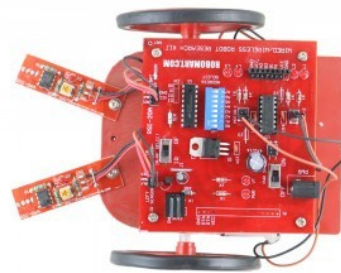

ROBOMART.com™