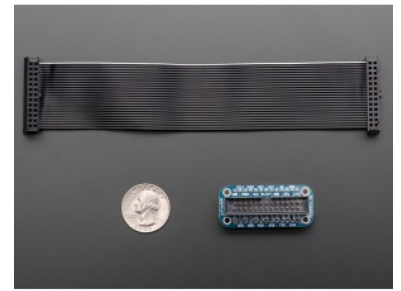

PRODUCT NAME : Adafruit Assembled Pi
i Cobbler Breakout + Cable for
Raspberry Pi - Model B

PRICE : Rs 899.00

SKU : RM3105

DESCRIPTION