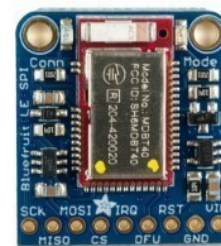

PRODUCT NAME : Bluefruit LE SPI Friend - Bluetooth Low Energy (BLE)

PRICE : Rs 2,299.00

SKU : RM3137

DESCRIPTION

-
-
-
-
-
-
-
-
-
-
-