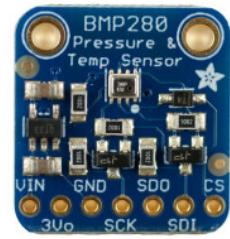

PRODUCT NAME : BMP280 I2C or SPI Barometric Pressure & Altitude Sensor

PRICE : Rs 1,150.00

SKU : RM3138

DESCRIPTION