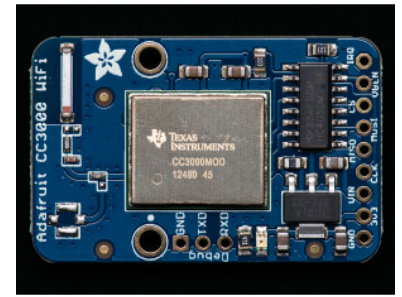

PRODUCT NAME : CC3000 WiFi Breakout
with Onboard Ceramic Antenna

PRICE : Rs 4,899.00

SKU : RM3523

DESCRIPTION