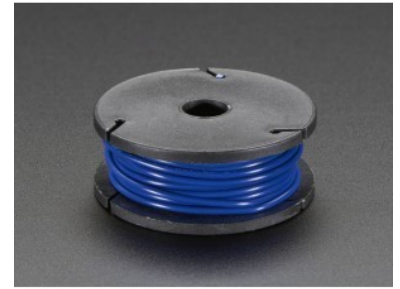

**PRODUCT NAME** : Stranded-Core Wire S  
pool - 25ft - 22AWG - Blue

**PRICE** : Rs 599.00

**SKU** : RM3498

## DESCRIPTION

This wire is flexible, strong, and super easy to solder, too!

Stranded core wire is best used for wiring jigs where theres bending or movement expected. Works well with terminal blocks as well. It's *not* great for use with breadboards (without tinning)

[For prototyping with breadboards, perfboards, and terminal blocks check out our solid-core wires.](#)

Comes with one 25ft spool of **blue** wire. The wire is 22AWG stranded with an outer diameter of 1.6mm.