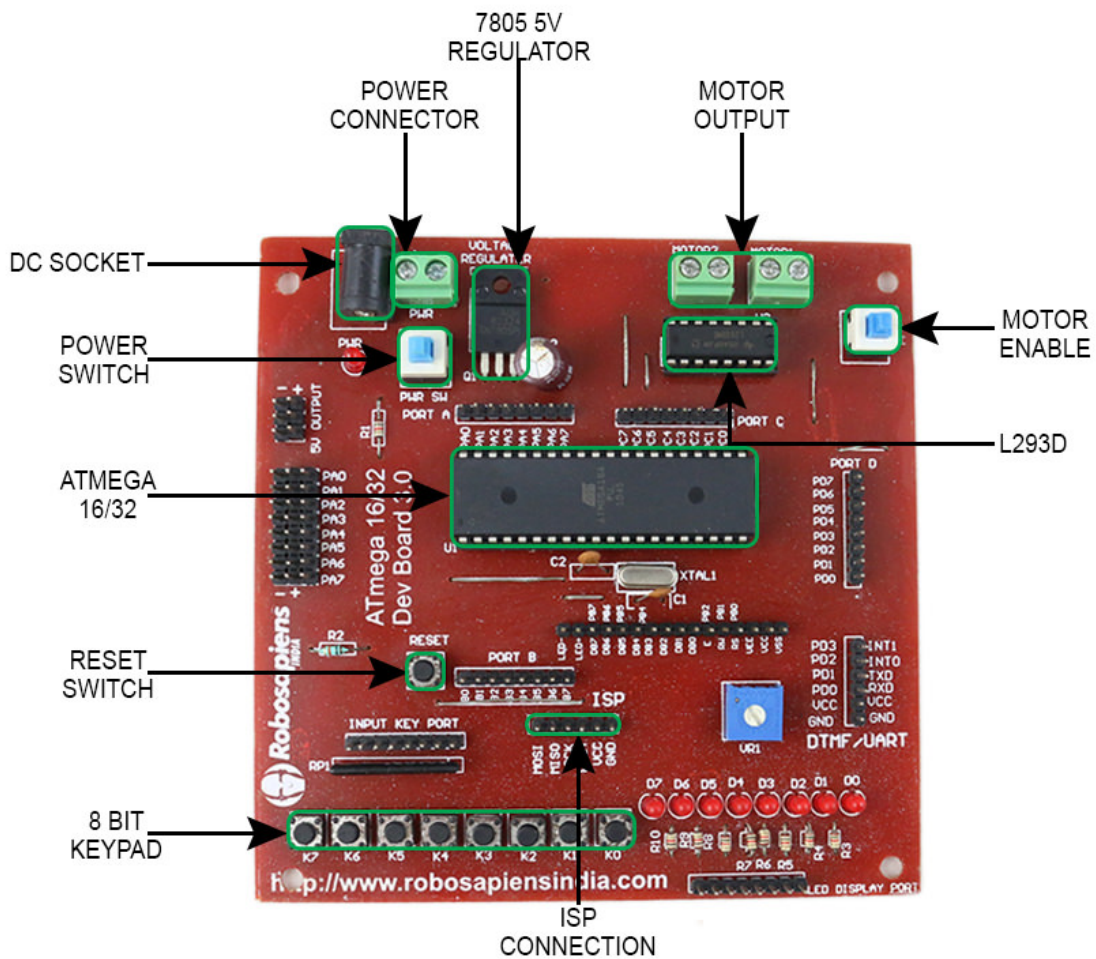

**PRODUCT NAME :** ATmega-16/32 Robotics Development Board V 3.0

**PRICE :** Rs 849.00

**SKU :** RM0027

THIS IS THE PRODUCT MAY BE DIFFERENT FROM IMAGE GIVEN. Copyrights by Robomart.com

## DESCRIPTION

ATmega-16/32 Robotics Development Board Version 3 is a complete starter kit and development system for the AVR Atmega16 microcontrollers from ATMEL ® Corporation. It is designed to give designers a quick start to develop code on the AVR easily I/O peripheral interfacing.

**Product Image of ATmega-16/32 Robotics Development Board V 3.0.**

NOTE:THE PRODUCT MAY BE DIFFER FROM IMAGE GIVEN ABOVE Copyrights by Robomart.com

## Features of ATmega-16/32 Robotics Development Board V 3.0.

- 16 Kbytes of In-System Self-programmable Flash program memory.
- 512 Bytes EEPROM.
- 1 Kbyte Internal SRAM.
- Programming of Flash, EEPROM, Fuses, and Lock Bits through the JTAG Interface.
- Byte-oriented Two-wire Serial Interface.
- Programmable Serial USART.
- Master/Slave SPI Serial Interface.
- Programmable Watchdog Timer with Separate On-chip Oscillator.