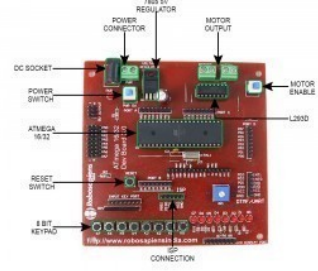

ROBOMART.com™