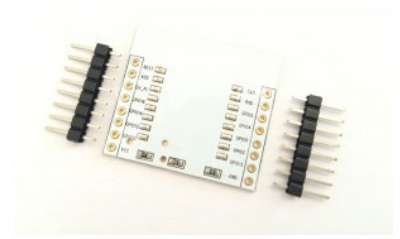

PRODUCT NAME : ESP8266 serial WIFI
module adapter plate Applies to
ESP-07, ESP-08, ESP-12

PRICE : Rs 45.00
SKU : RM0878

DESCRIPTION

The ESP8266 serial wifi adapter plates are used for connecting wifi module. It supports ESP-07, ESP-08, and ESP-12.

Features of ESP8266 serial WIFI module adapter plate Applies to ESP-07, ESP-08, ESP-12:

- Ease to interface.
- Ease to use.

Applications of ESP8266 serial WIFI module adapter plate Applies to ESP-07, ESP-08, ESP-12:

- It is used in various area for interfacing wifi module.

Also Searched as :**esp-07 wifi module adapter plate, online wifi module adapter, buy esp-07 wifi module adapter plate , buy wifi modules india, esp-08 adapter plate, buy esp-12 wifi module,**.